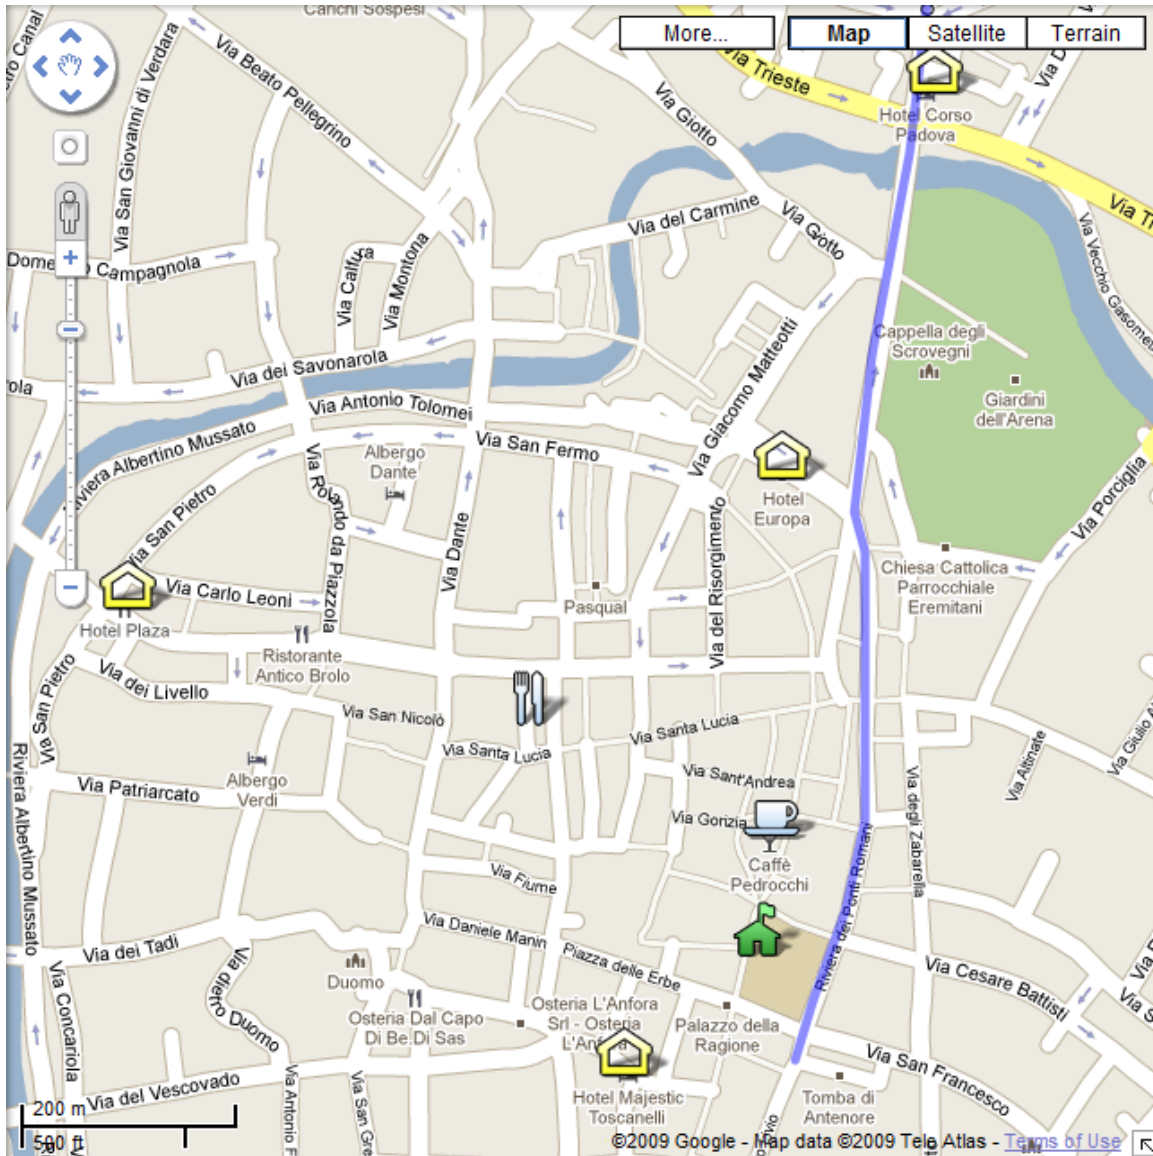

Map of the Padova downtown area near the BONSAI Meeting venue

	<p>Palazzo Bo – Archivio Antico <i>Via 8 Febbraio, 2</i> BONSAI Meeting Venue</p>	
	<p>Caffè Pedrocchi <i>Via 8 Febbraio, 15</i> The Ancient Café in Padova. Coffee Breaks and Lunches will be served here</p>	
	<p>Metro Line from/to the Railway Station</p>	